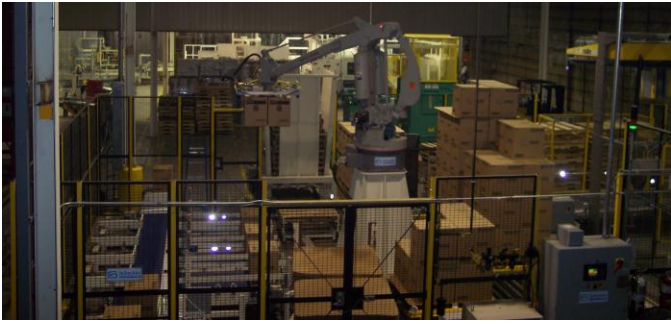

Robotic Palletizer