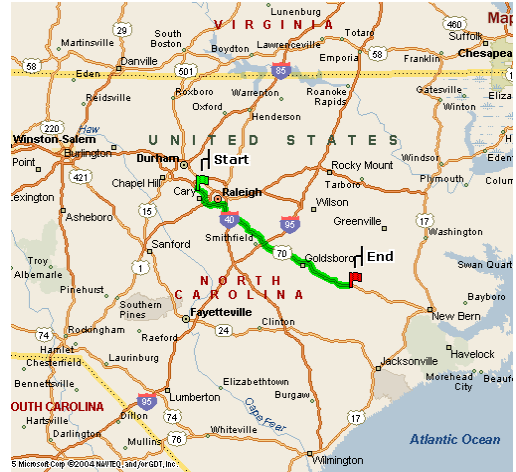

### From Raleigh, NC

Take I-40 E to US-70  
Merge onto US-70 E via EXIT 306 toward Clayton-Smithfield-Goldsboro  
Take the US-13 N / US-70-BYP E / US-117-BYP N ramp  
Merge onto US-70 E  
Turn LEFT onto Enterprise Blvd.